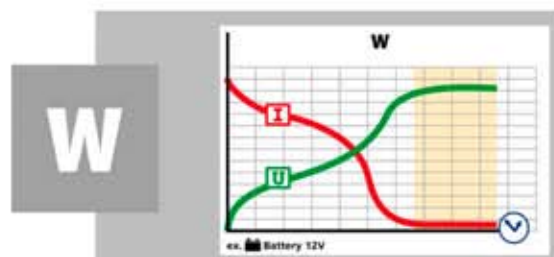

Traditional Charger 12/24V

12V : 25 ▶ 160 Ah
24V : 15 ▶ 90 Ah

Ref. **024106**

- ✓ Copper wound transformer
- ✓ Clamp cables 1.5m
- ✓ Power supply cable 1.3m

- ✓ To charge lead acid batteries with liquid electrolyte:
12V: from 25 to 160 Ah
24V: from 15 to 90 Ah
- ✓ Ammeter to indicate the charge
- ✓ 2 charge speeds: Normal and "Boost".

✓ Maximum protection:

- Thermal protection of the transformer
- Protection against polarity reversal with a 15A automotive fuse at the front.
- Isolated clamps
- Metallic casing

CE EN 60335-2-29

50/60Hz	190W	12V	2	EFFICACE /RMS	MOYEN/AVERAGE		FUSE	20,5x30x13,5 cm	3,9kg
					Reg 1	Reg 2			
230V	190W	12V	2	13,5A	7A	9A	15A	20,5x30x13,5 cm	3,9kg
		24V	2	7,5A	3A	5A			